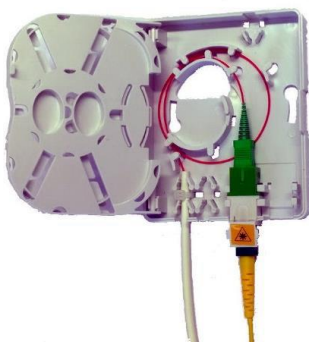

CTB2-X-X-000-SCA-L1-7A2-xx-xx-xx

Socket CTB2-A are designed as a termination point of subscriber's fiber optic line

Subscriber socket CTB2-A

Subscriber socket CTB2-A

Subscriber socket CTB2-A
/highlighted locking catch/

main features:

- wall mounted FTTH outlet,
- possibility of mounting on flush-mounted box ensures high aesthetics of implementation of indoor installations,
- cover of socket closed by click,
- possibility of terminating up to 2 subscriber cables,
- location of the adapter (optionally two) from the bottom of the socket provides protection against laser radiation,
- possibility of entrancing the cable through one of the 4 holes, including the back side of the socket
- selected part of socket space for collecting a pigtail supply,
- socket design ensures secure fiber arrangement,
- includes tippable cover,
- splice tray with a clip protecting against opening.

kit includes::

- SC/APC adapter with protection shutter,
- assembly screws kit,
- cable ties.

optional accessories:

- heat shrink sleeves,
- SC/APC adapter with protection shutter,
- G.657 pigtail with SC/APC connector,,
- available version without removable tray.

ordering:

0	1	2	3	4	5	description
CTB2-						fiber optics subscriber socket CTB2
	A-					adapter SC/APC – 1 pc.
	A2-					adapter SC/APC – 2 pc.
		S-000-SCA-L1-7A2-				pigtail 1J SC/APC on G.657A2 cable
		D-000-SCA-L1-7A2-				pigtail 2J SC/APC on G.657A2 cable
			2,8-			cable diameter [mm]
			3,0-			cable diameter [mm]
			4,0-			cable diameter [mm]
				x-		pigtail length [m]
					IV	ivory
					BK	black
					WH	white
					BN	brown
					GY	grey