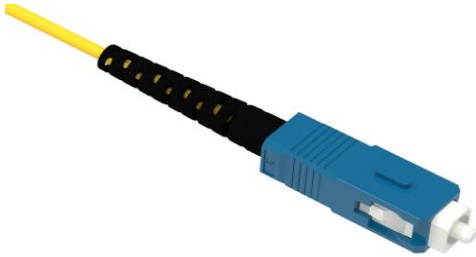

Fiber optic patchcord

SC duplex

Fiber optic patchcord SC duplex is a product of Connectico, the brand owned by one of the largest technology integrators of fiber optic systems in Poland - FCA. The brand's product portfolio is built based on the latest trends in passive optical network infrastructure. The product range meets the relevant quality and safety standards.

features :

- push-pull connector,
- plastic body and housing,
- zirconia ceramic ferrule dia. 2,5mm.

standards/certificates :

- IEC 61753-1
- IEC 61300-3-4
- IEC 61300-3-6
- IEC 61300-3-34
- IEC 61754-4
- TIA 604-3
- ITU-T G.652D
- RoHS 2011/65/EU

Selection of CONNECTICO products ensures easy optimisation of investment costs.

Fiber optic patchcord

SC duplex

patchcord duplex SM SC/APC:

code	description
CO-D-SCA-SCA-2D-2,0-1-YE	Patchcord duplex, CONNECTICO, SC/APC-SC/APC, SM 9/125 G.652D, LSOH, dia. 2,0mm, 1m, yellow
CO-D-SCA-SCA-2D-2,0-2-YE	Patchcord duplex, CONNECTICO, SC/APC-SC/APC, SM 9/125 G.652D, LSOH, dia. 2,0mm, 2m, yellow
CO-D-SCA-SCA-2D-2,0-3-YE	Patchcord duplex, CONNECTICO, SC/APC-SC/APC, SM 9/125 G.652D, LSOH, dia. 2,0mm, 3m, yellow
CO-D-SCA-SCA-2D-2,0-5-YE	Patchcord duplex, CONNECTICO, SC/APC-SC/APC, SM 9/125 G.652D, LSOH, dia. 2,0mm, 5m, yellow
CO-D-SCA-SCA-2D-2,0-7-YE	Patchcord duplex, CONNECTICO, SC/APC-SC/APC, SM 9/125 G.652D, LSOH, dia. 2,0mm, 7m, yellow
CO-D-SCA-SCA-2D-2,0-10-YE	Patchcord duplex, CONNECTICO, SC/APC-SC/APC, SM 9/125 G.652D, LSOH, dia. 2,0mm, 10m, yellow