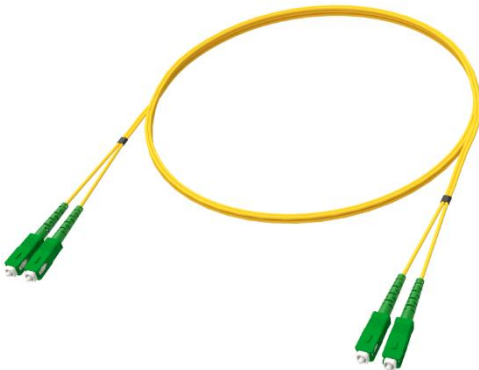

Fiber optic patchcord

SC duplex

Fiber optic patchcord SC duplex is a product of Connectico, the brand owned by one of the largest technology integrators of fiber optic systems in Poland - FCA. The brand's product portfolio is built based on the latest trends in passive optical network infrastructure. The product range meets the relevant quality and safety standards.

features :

- push-pull connector,
- plastic body and housing,
- zirconia ceramic ferrule dia. 2,5mm.

standards/certificates :

- IEC 61753-1
- IEC 61300-3-4
- IEC 61300-3-6
- IEC 61300-3-34
- IEC 61754-4
- TIA 604-3
- ITU-T G.652D
- RoHS 2011/65/EU

Selection of CONNECTICO products ensures easy optimisation of investment costs.

Fiber optic patchcord

SC duplex

patchcord duplex SM SC/APC:

code	description
CO-D-SCA-SCA-2D-2,0-1-YE	Patchcord duplex, CONNECTICO, SC/APC-SC/APC, SM 9/125 G.652D, LSOH, dia. 2,0mm, 1m, yellow
CO-D-SCA-SCA-2D-2,0-2-YE	Patchcord duplex, CONNECTICO, SC/APC-SC/APC, SM 9/125 G.652D, LSOH, dia. 2,0mm, 2m, yellow
CO-D-SCA-SCA-2D-2,0-3-YE	Patchcord duplex, CONNECTICO, SC/APC-SC/APC, SM 9/125 G.652D, LSOH, dia. 2,0mm, 3m, yellow
CO-D-SCA-SCA-2D-2,0-5-YE	Patchcord duplex, CONNECTICO, SC/APC-SC/APC, SM 9/125 G.652D, LSOH, dia. 2,0mm, 5m, yellow
CO-D-SCA-SCA-2D-2,0-7-YE	Patchcord duplex, CONNECTICO, SC/APC-SC/APC, SM 9/125 G.652D, LSOH, dia. 2,0mm, 7m, yellow
CO-D-SCA-SCA-2D-2,0-10-YE	Patchcord duplex, CONNECTICO, SC/APC-SC/APC, SM 9/125 G.652D, LSOH, dia. 2,0mm, 10m, yellow